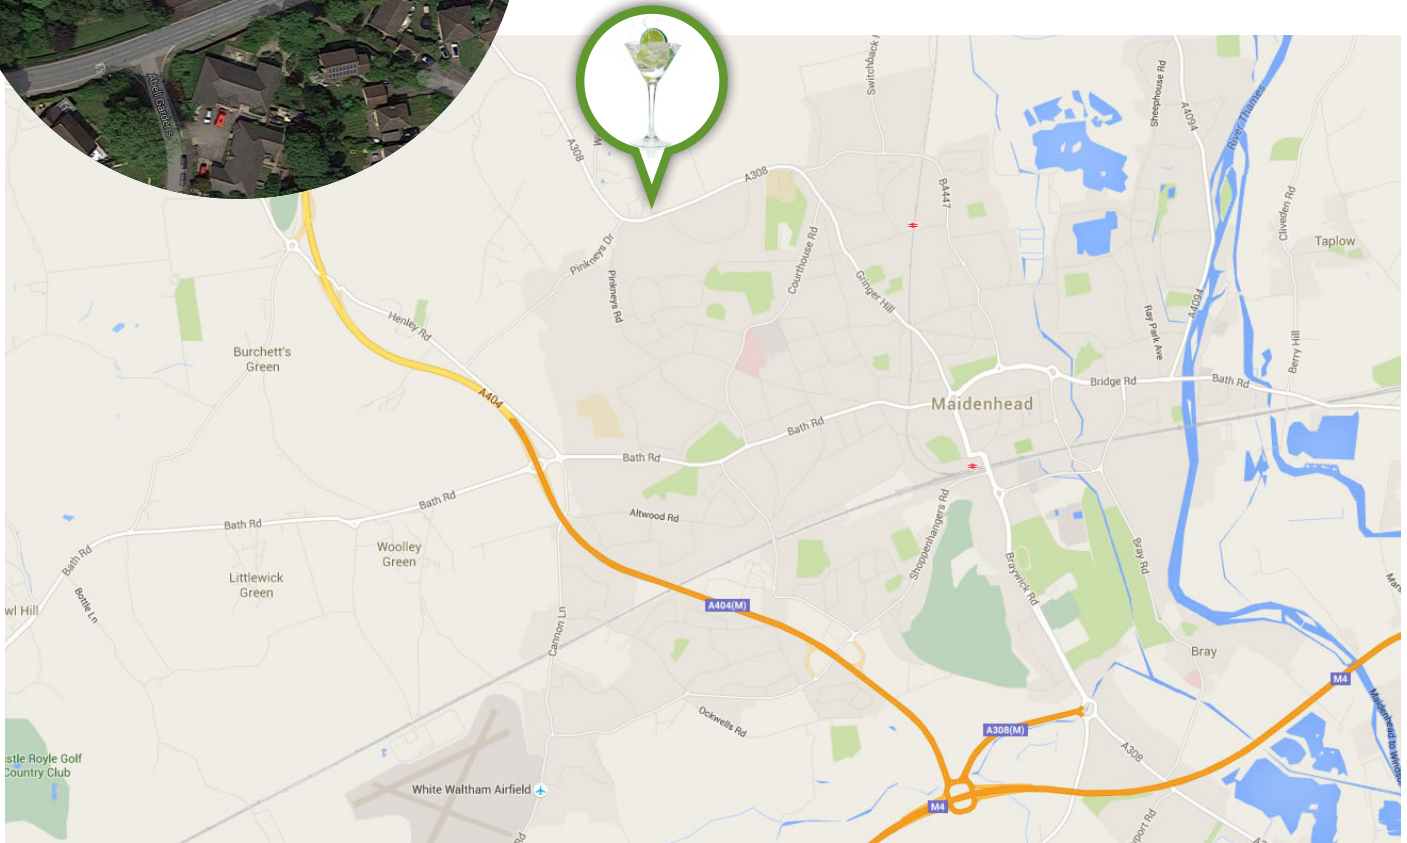

Lime Blue Solutions Ltd
3b Pinkneys Farm
Furze Platt Road
Maidenhead
Berkshire
SL6 6PZ

t: +44 (0)1628 780211
www.limebluesolutions.com

FROM M4

Take exit 8/9 and take the A404(M) towards High Wycombe / Henley.

At junction 9B, take the A4 exit to Reading / Maidenhead.

At the roundabout, take the 3rd exit onto the A4 slip road to Maidenhead.

At the next roundabout take the 1st exit left towards Pinkneys Green.

Then take the 1st right onto Pinkneys Drive.

Carry along this road until you reach a T-junction at the end and turn right onto the A308 towards Maidenhead.

Pinkneys Farm is located approx 100 yards on the left hand side through white gates.

On entering the farm take 1st right, then left and immediately left again. Lime Blue Solutions is located within Unit 3B.

FROM M40

Exit motorway at junction 4 and take A404 towards Maidenhead.

At the 1st roundabout take the 1st exit up the hill (A308).

After passing Pinkneys Green on your right, the farm is located approx 100 yards on the left hand side through white gates.

On entering the farm take 1st right, then left and immediately left again. Lime Blue Solutions is located within Unit 3B.

FROM M25 - M4

Exit motorway at junction 15 for the M4 west and then follow directions from M4.

FROM M25 - M40

Exit motorway at junction 16 for the M40 west and follow directions from M40.